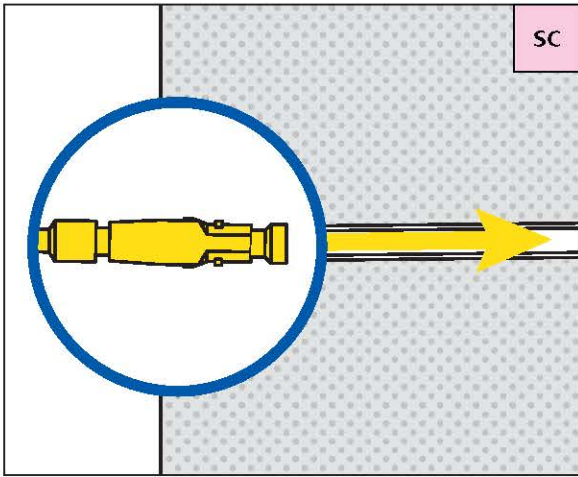

CAUTION: LASER
Do not look into beam.

!
Please read the installation instructions carefully before fitting.
If you have any uncertainty with regards to fitting this product, please consult a skilled installer.

B

THROUGH THE WALL PREPARATION

B

THROUGH THE WALL PREPARATION

D**STRAIGHT THROUGH THE WALL MANAGERS 1.5MM / 3MM**

D**STRAIGHT THROUGH THE WALL MANAGERS 1.5MM / 3MM**

HellermannTyton Data Ltd – UK
Tel: +44 (0) 1604 706633
www.htdata.co.uk