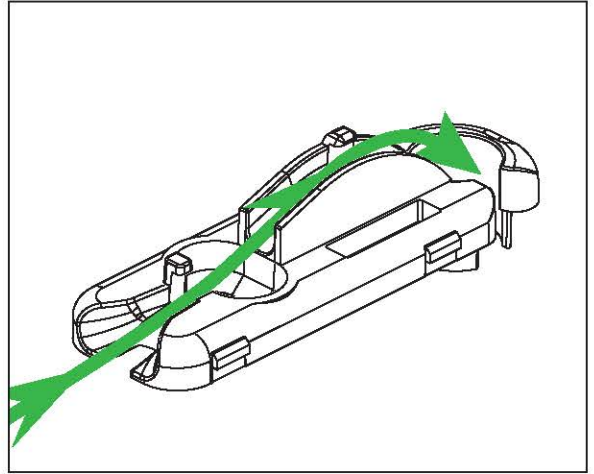

CAUTION: LASER
Do not look into beam.

!
Please read the installation instructions carefully before fitting.
If you have any uncertainty with regards to fitting this product, please consult a skilled installer.

B

THROUGH THE WALL PREPARATION

B

THROUGH THE WALL PREPARATION

D**STRAIGHT THROUGH THE WALL MANAGERS 1.5MM / 3MM**

D**STRAIGHT THROUGH THE WALL MANAGERS 1.5MM / 3MM**

HellermannTyton Data Ltd – UK
Tel: +44 (0) 1604 706633
www.htdata.co.uk