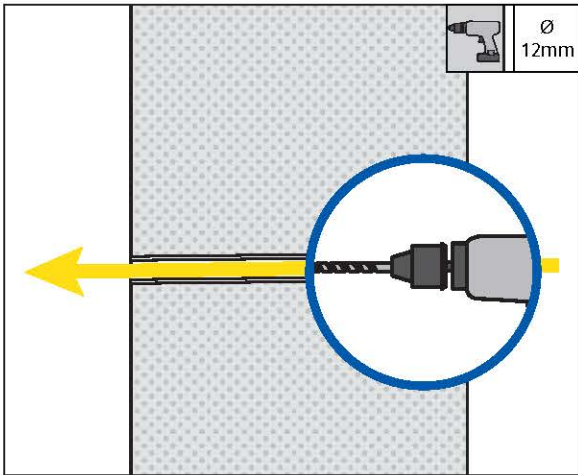

CAUTION: LASER
Do not look into beam.

!
Please read the installation instructions carefully before fitting.
If you have any uncertainty with regards to fitting this product, please consult a skilled installer.

B

THROUGH THE WALL PREPARATION

B

THROUGH THE WALL PREPARATION

D**STRAIGHT THROUGH THE WALL MANAGERS 1.5MM / 3MM**

D**STRAIGHT THROUGH THE WALL MANAGERS 1.5MM / 3MM**

HellermannTyton Data Ltd – UK
Tel: +44 (0) 1604 706633
www.htdata.co.uk