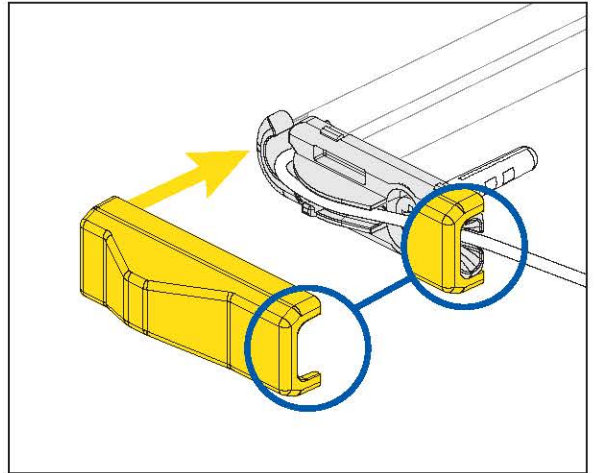

CAUTION: LASER
Do not look into beam.

!
Please read the installation instructions carefully before fitting.
If you have any uncertainty with regards to fitting this product, please consult a skilled installer.

B

THROUGH THE WALL PREPARATION

B

THROUGH THE WALL PREPARATION

D**STRAIGHT THROUGH THE WALL MANAGERS 1.5MM / 3MM**

D**STRAIGHT THROUGH THE WALL MANAGERS 1.5MM / 3MM**

HellermannTyton Data Ltd – UK
Tel: +44 (0) 1604 706633
www.htdata.co.uk