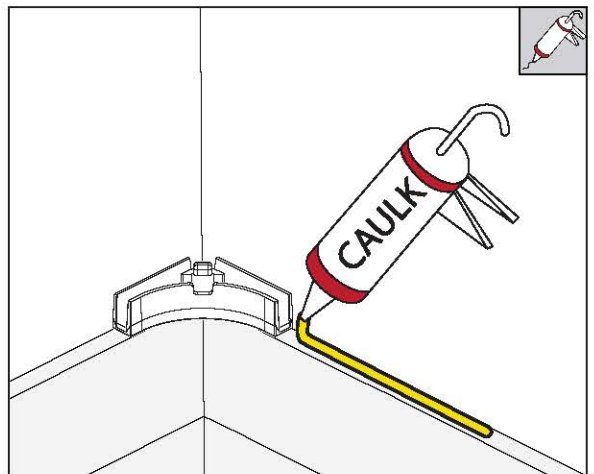

Cable Management Kits FM-P388

FM-P388-040-00 Cable Management Kit Round 1.5mm G657.A2

FM-P388-041-00 Cable Management Kit Straight 1.5mm G657.A2

FM-P388-042-00 Cable Management Kit Straight 1.5mm / 3.0mm G657.A2

CAUTION: LASER
Do not look into beam.

!
Please read the installation instructions carefully before fitting.
If you have any uncertainty with regards to fitting this product, please consult a skilled installer.