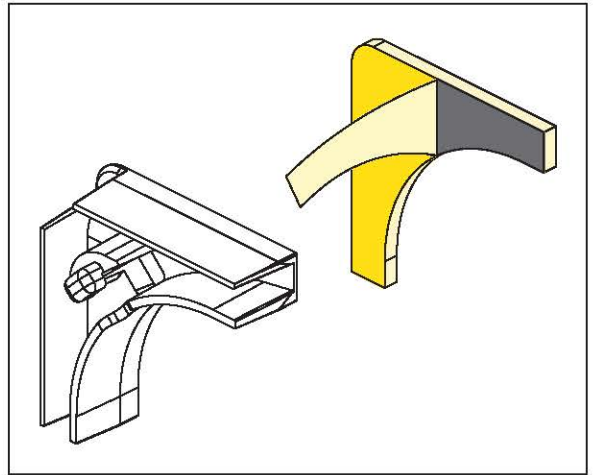

Cable Management Kits FM-P388

FM-P388-040-00 Cable Management Kit Round 1.5mm G657.A2

FM-P388-041-00 Cable Management Kit Straight 1.5mm G657.A2

FM-P388-042-00 Cable Management Kit Straight 1.5mm / 3.0mm G657.A2

CAUTION: LASER
Do not look into beam.

!
Please read the installation instructions carefully before fitting.
If you have any uncertainty with regards to fitting this product, please consult a skilled installer.