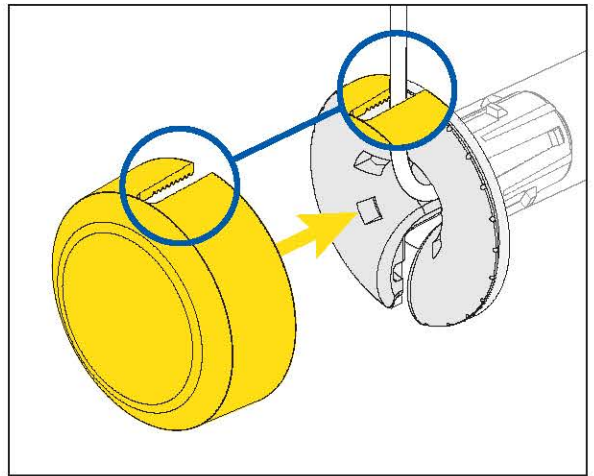

CAUTION: LASER
Do not look into beam.

!
Please read the installation instructions carefully before fitting.
If you have any uncertainty with regards to fitting this product, please consult a skilled installer.

B

THROUGH THE WALL PREPARATION

B

THROUGH THE WALL PREPARATION

D**STRAIGHT THROUGH THE WALL MANAGERS 1.5MM / 3MM**

D**STRAIGHT THROUGH THE WALL MANAGERS 1.5MM / 3MM**

HellermannTyton Data Ltd – UK
Tel: +44 (0) 1604 706633
www.htdata.co.uk