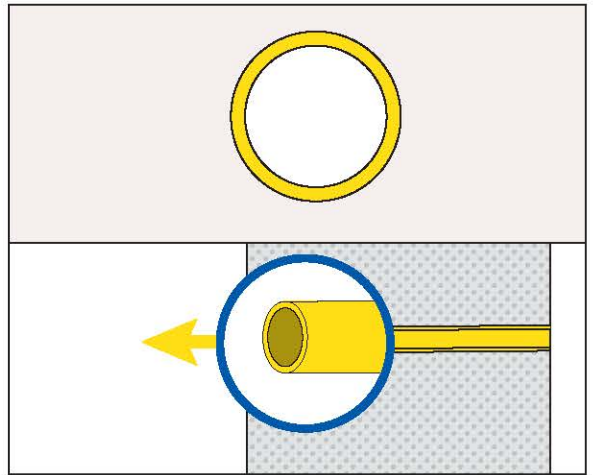

CAUTION: LASER
Do not look into beam.

!
Please read the installation instructions carefully before fitting.
If you have any uncertainty with regards to fitting this product, please consult a skilled installer.

B

THROUGH THE WALL PREPARATION

B

THROUGH THE WALL PREPARATION

D**STRAIGHT THROUGH THE WALL MANAGERS 1.5MM / 3MM**

D**STRAIGHT THROUGH THE WALL MANAGERS 1.5MM / 3MM**

HellermannTyton Data Ltd – UK
Tel: +44 (0) 1604 706633
www.htdata.co.uk