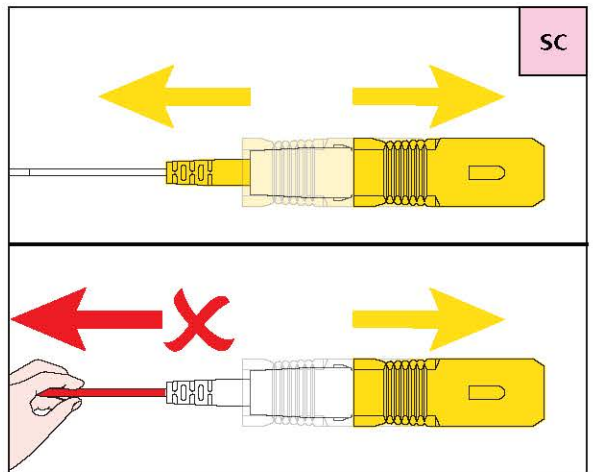

CAUTION: LASER
Do not look into beam.

!
Please read the installation instructions carefully before fitting.
If you have any uncertainty with regards to fitting this product, please consult a skilled installer.

B

THROUGH THE WALL PREPARATION

B

THROUGH THE WALL PREPARATION

D**STRAIGHT THROUGH THE WALL MANAGERS 1.5MM / 3MM**

D**STRAIGHT THROUGH THE WALL MANAGERS 1.5MM / 3MM**

HellermannTyton Data Ltd – UK
Tel: +44 (0) 1604 706633
www.htdata.co.uk