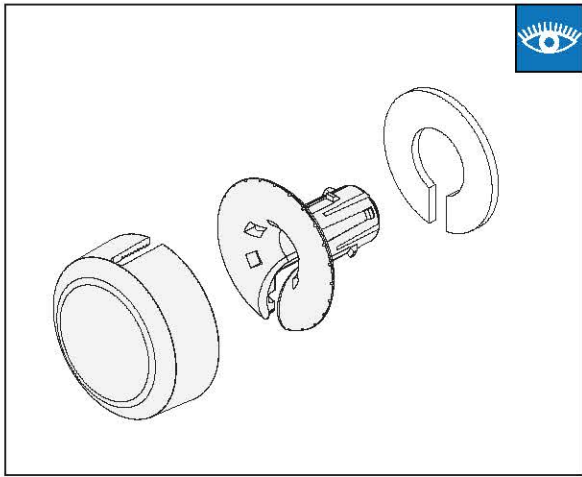

B

THROUGH THE WALL PREPARATION

B

THROUGH THE WALL PREPARATION

D**STRAIGHT THROUGH THE WALL MANAGERS 1.5MM / 3MM**

D**STRAIGHT THROUGH THE WALL MANAGERS 1.5MM / 3MM**

HellermannTyton Data Ltd – UK
Tel: +44 (0) 1604 706633
www.htdata.co.uk