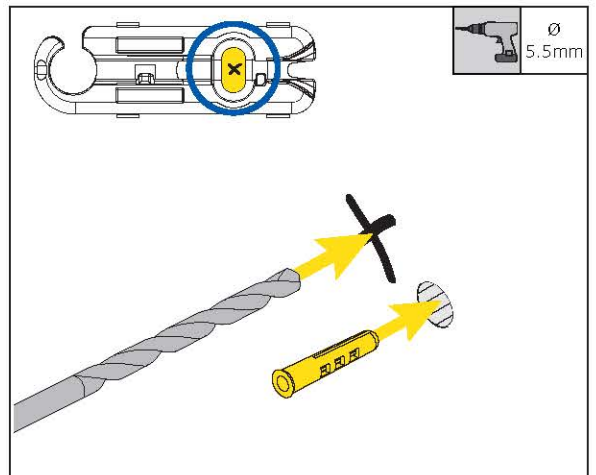

CAUTION: LASER
Do not look into beam.

!
Please read the installation instructions carefully before fitting.
If you have any uncertainty with regards to fitting this product, please consult a skilled installer.

B

THROUGH THE WALL PREPARATION

B

THROUGH THE WALL PREPARATION

D**STRAIGHT THROUGH THE WALL MANAGERS 1.5MM / 3MM**

D**STRAIGHT THROUGH THE WALL MANAGERS 1.5MM / 3MM**

HellermannTyton Data Ltd – UK
Tel: +44 (0) 1604 706633
www.htdata.co.uk