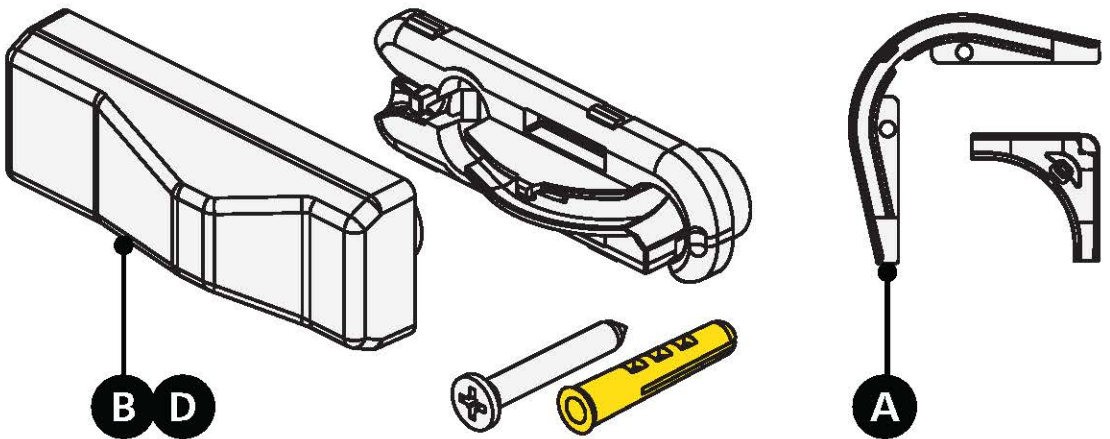

Cable Management Kits FM-P388

FM-P388-040-00 Cable Management Kit Round 1.5mm G657.A2

FM-P388-041-00 Cable Management Kit Straight 1.5mm G657.A2

FM-P388-042-00 Cable Management Kit Straight 1.5mm / 3.0mm G657.A2

CAUTION: LASER
Do not look into beam.

!
Please read the installation instructions carefully before fitting.
If you have any uncertainty with regards to fitting this product, please consult a skilled installer.