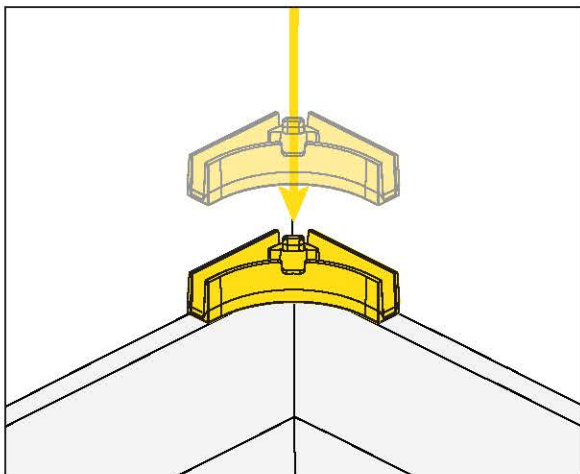

CAUTION: LASER
Do not look into beam.

!
Please read the installation instructions carefully before fitting.
If you have any uncertainty with regards to fitting this product, please consult a skilled installer.

B

THROUGH THE WALL PREPARATION

B

THROUGH THE WALL PREPARATION

D**STRAIGHT THROUGH THE WALL MANAGERS 1.5MM / 3MM**

D**STRAIGHT THROUGH THE WALL MANAGERS 1.5MM / 3MM**

HellermannTyton Data Ltd – UK
Tel: +44 (0) 1604 706633
www.htdata.co.uk