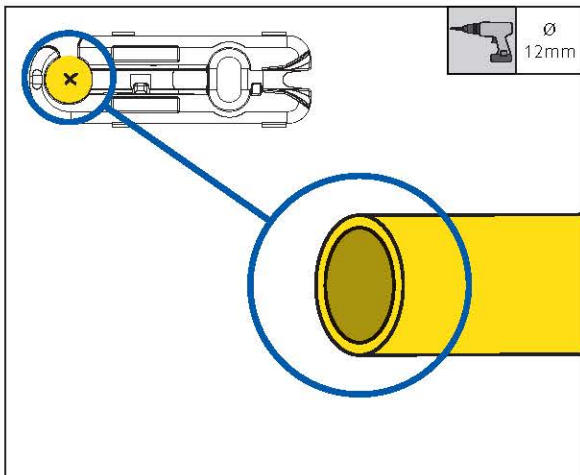

CAUTION: LASER
Do not look into beam.

!
Please read the installation instructions carefully before fitting.
If you have any uncertainty with regards to fitting this product, please consult a skilled installer.

B

THROUGH THE WALL PREPARATION

B

THROUGH THE WALL PREPARATION

D**STRAIGHT THROUGH THE WALL MANAGERS 1.5MM / 3MM**

D**STRAIGHT THROUGH THE WALL MANAGERS 1.5MM / 3MM**

HellermannTyton Data Ltd – UK
Tel: +44 (0) 1604 706633
www.htdata.co.uk