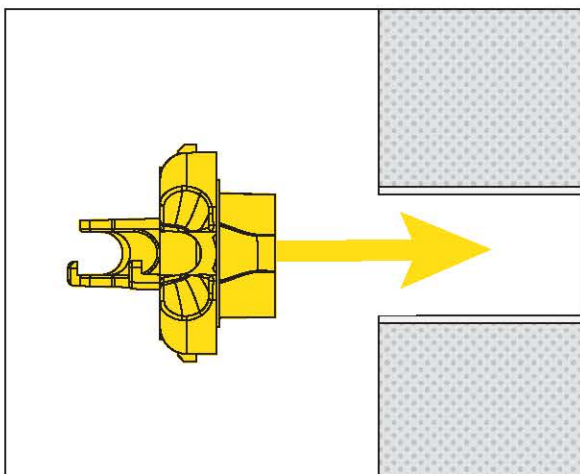

B

THROUGH THE WALL PREPARATION

B

THROUGH THE WALL PREPARATION

D**STRAIGHT THROUGH THE WALL MANAGERS 1.5MM / 3MM**

D**STRAIGHT THROUGH THE WALL MANAGERS 1.5MM / 3MM**

HellermannTyton Data Ltd – UK
Tel: +44 (0) 1604 706633
www.htdata.co.uk