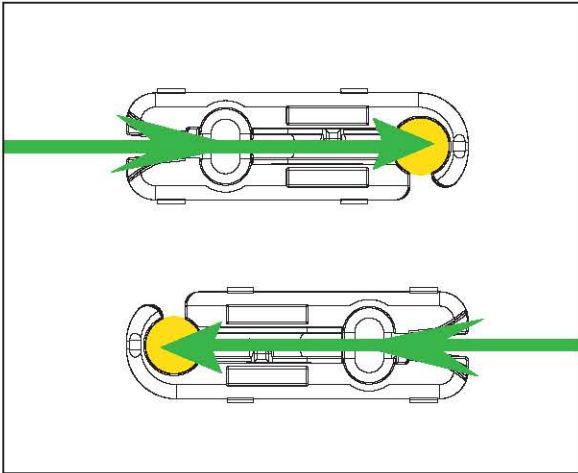

CAUTION: LASER
Do not look into beam.

!
Please read the installation instructions carefully before fitting.
If you have any uncertainty with regards to fitting this product, please consult a skilled installer.

B

THROUGH THE WALL PREPARATION

B

THROUGH THE WALL PREPARATION

D**STRAIGHT THROUGH THE WALL MANAGERS 1.5MM / 3MM**

D**STRAIGHT THROUGH THE WALL MANAGERS 1.5MM / 3MM**

HellermannTyton Data Ltd – UK
Tel: +44 (0) 1604 706633
www.htdata.co.uk