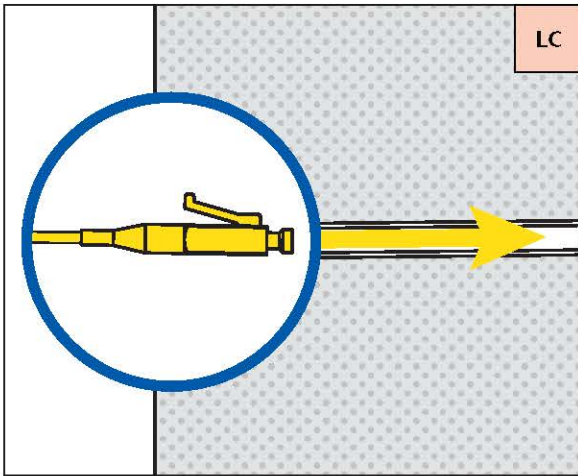

CAUTION: LASER
Do not look into beam.

!
Please read the installation instructions carefully before fitting.
If you have any uncertainty with regards to fitting this product, please consult a skilled installer.

B

THROUGH THE WALL PREPARATION

B

THROUGH THE WALL PREPARATION

D**STRAIGHT THROUGH THE WALL MANAGERS 1.5MM / 3MM**

D**STRAIGHT THROUGH THE WALL MANAGERS 1.5MM / 3MM**

HellermannTyton Data Ltd – UK
Tel: +44 (0) 1604 706633
www.htdata.co.uk