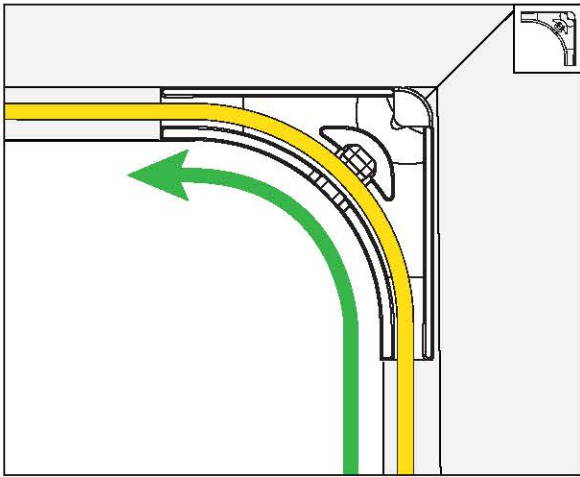

Cable Management Kits FM-P388

FM-P388-040-00 Cable Management Kit Round 1.5mm G657.A2

FM-P388-041-00 Cable Management Kit Straight 1.5mm G657.A2

FM-P388-042-00 Cable Management Kit Straight 1.5mm / 3.0mm G657.A2

B

THROUGH THE WALL PREPARATION

B

THROUGH THE WALL PREPARATION

D**STRAIGHT THROUGH THE WALL MANAGERS 1.5MM / 3MM**

D**STRAIGHT THROUGH THE WALL MANAGERS 1.5MM / 3MM**

HellermannTyton Data Ltd – UK
Tel: +44 (0) 1604 706633
www.htdata.co.uk