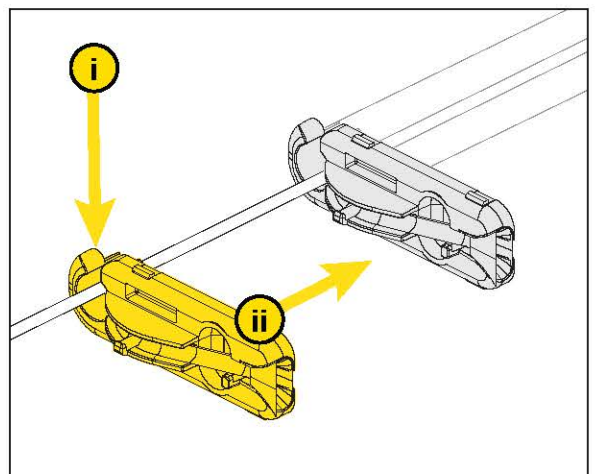

CAUTION: LASER
Do not look into beam.

!
Please read the installation instructions carefully before fitting.
If you have any uncertainty with regards to fitting this product, please consult a skilled installer.

B

THROUGH THE WALL PREPARATION

B

THROUGH THE WALL PREPARATION

D**STRAIGHT THROUGH THE WALL MANAGERS 1.5MM / 3MM**

D**STRAIGHT THROUGH THE WALL MANAGERS 1.5MM / 3MM**

HellermannTyton Data Ltd – UK
Tel: +44 (0) 1604 706633
www.htdata.co.uk