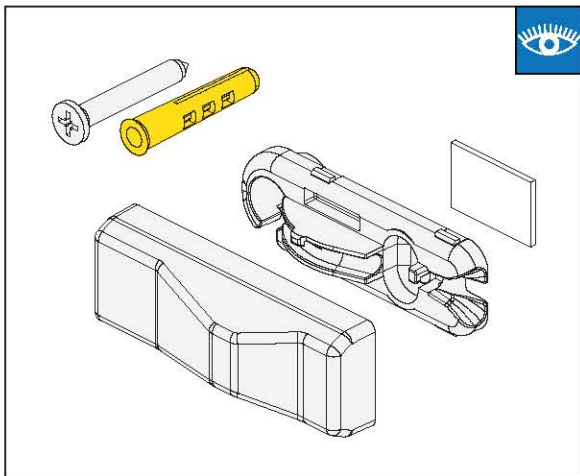

B

THROUGH THE WALL PREPARATION

B

THROUGH THE WALL PREPARATION

D**STRAIGHT THROUGH THE WALL MANAGERS 1.5MM / 3MM**

D**STRAIGHT THROUGH THE WALL MANAGERS 1.5MM / 3MM**

HellermannTyton Data Ltd – UK
Tel: +44 (0) 1604 706633
www.htdata.co.uk