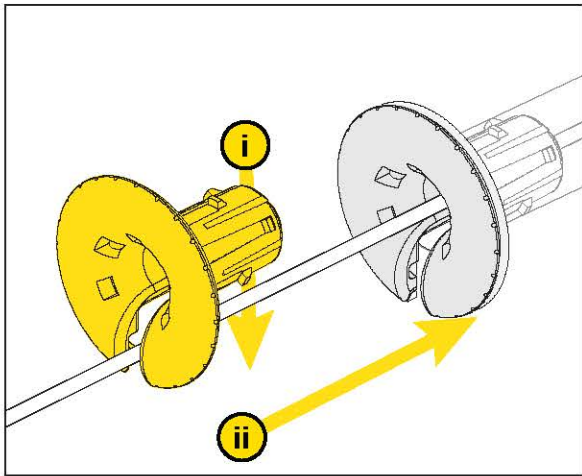

CAUTION: LASER
Do not look into beam.

!
Please read the installation instructions carefully before fitting.
If you have any uncertainty with regards to fitting this product, please consult a skilled installer.

B

THROUGH THE WALL PREPARATION

B

THROUGH THE WALL PREPARATION

D**STRAIGHT THROUGH THE WALL MANAGERS 1.5MM / 3MM**

D**STRAIGHT THROUGH THE WALL MANAGERS 1.5MM / 3MM**

HellermannTyton Data Ltd – UK
Tel: +44 (0) 1604 706633
www.htdata.co.uk