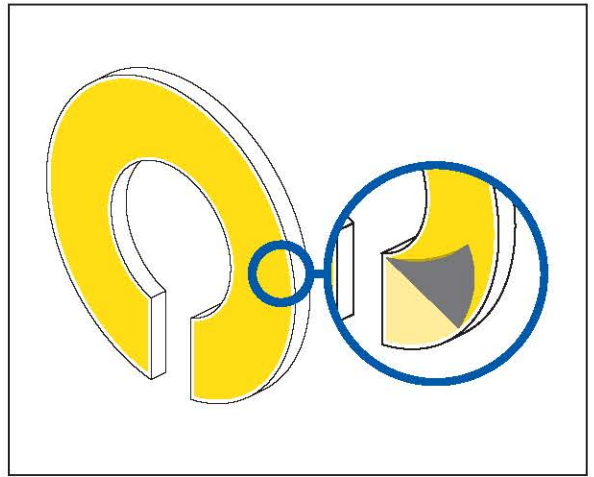

CAUTION: LASER
Do not look into beam.

!
Please read the installation instructions carefully before fitting.
If you have any uncertainty with regards to fitting this product, please consult a skilled installer.

B

THROUGH THE WALL PREPARATION

B

THROUGH THE WALL PREPARATION

D**STRAIGHT THROUGH THE WALL MANAGERS 1.5MM / 3MM**

D**STRAIGHT THROUGH THE WALL MANAGERS 1.5MM / 3MM**

HellermannTyton Data Ltd – UK
Tel: +44 (0) 1604 706633
www.htdata.co.uk