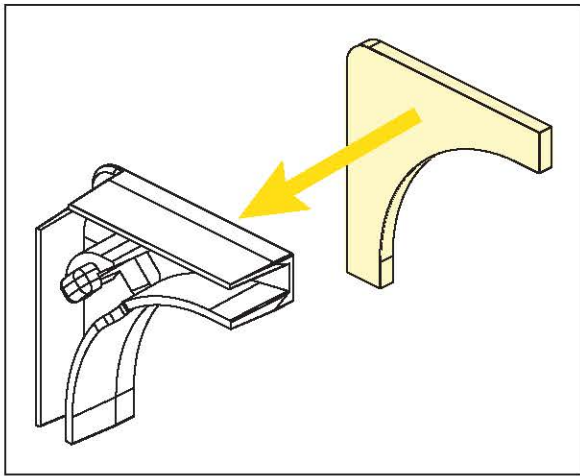

Cable Management Kits FM-P388

FM-P388-040-00 Cable Management Kit Round 1.5mm G657.A2

FM-P388-041-00 Cable Management Kit Straight 1.5mm G657.A2

FM-P388-042-00 Cable Management Kit Straight 1.5mm / 3.0mm G657.A2

CAUTION: LASER
Do not look into beam.

!
Please read the installation instructions carefully before fitting.
If you have any uncertainty with regards to fitting this product, please consult a skilled installer.