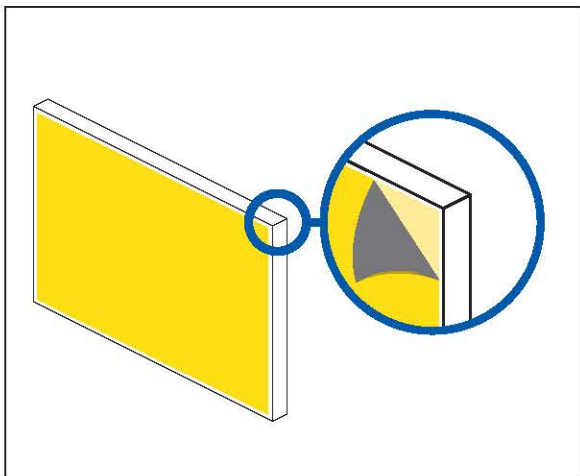

CAUTION: LASER
Do not look into beam.

!
Please read the installation instructions carefully before fitting.
If you have any uncertainty with regards to fitting this product, please consult a skilled installer.

B

THROUGH THE WALL PREPARATION

B

THROUGH THE WALL PREPARATION

D**STRAIGHT THROUGH THE WALL MANAGERS 1.5MM / 3MM**

D**STRAIGHT THROUGH THE WALL MANAGERS 1.5MM / 3MM**

HellermannTyton Data Ltd – UK
Tel: +44 (0) 1604 706633
www.htdata.co.uk