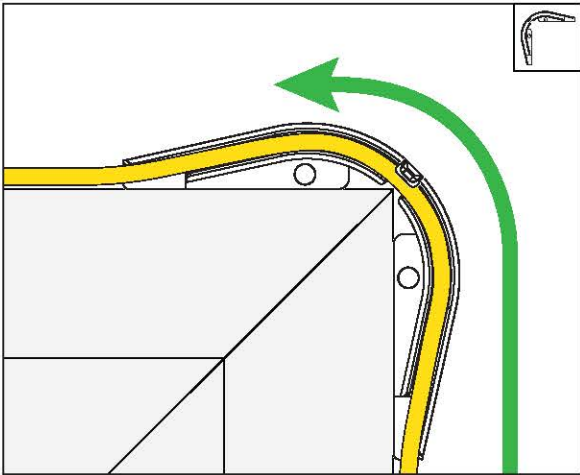

Cable Management Kits FM-P388

FM-P388-040-00 Cable Management Kit Round 1.5mm G657.A2

FM-P388-041-00 Cable Management Kit Straight 1.5mm G657.A2

FM-P388-042-00 Cable Management Kit Straight 1.5mm / 3.0mm G657.A2

CAUTION: LASER
Do not look into beam.

!
Please read the installation instructions carefully before fitting.
If you have any uncertainty with regards to fitting this product, please consult a skilled installer.

B

THROUGH THE WALL PREPARATION

B

THROUGH THE WALL PREPARATION

D**STRAIGHT THROUGH THE WALL MANAGERS 1.5MM / 3MM**

D**STRAIGHT THROUGH THE WALL MANAGERS 1.5MM / 3MM**

HellermannTyton Data Ltd – UK
Tel: +44 (0) 1604 706633
www.htdata.co.uk