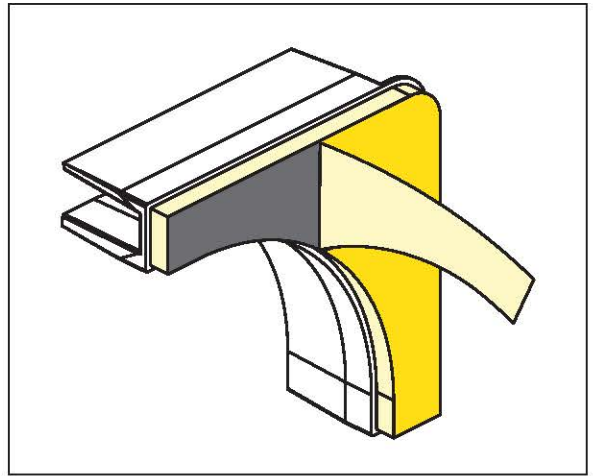

Cable Management Kits FM-P388

FM-P388-040-00 Cable Management Kit Round 1.5mm G657.A2

FM-P388-041-00 Cable Management Kit Straight 1.5mm G657.A2

FM-P388-042-00 Cable Management Kit Straight 1.5mm / 3.0mm G657.A2

CAUTION: LASER
Do not look into beam.

!
Please read the installation instructions carefully before fitting.
If you have any uncertainty with regards to fitting this product, please consult a skilled installer.