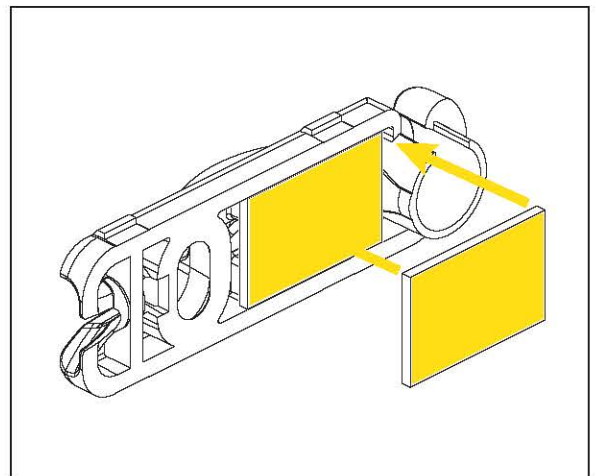

B

THROUGH THE WALL PREPARATION

B

THROUGH THE WALL PREPARATION

D**STRAIGHT THROUGH THE WALL MANAGERS 1.5MM / 3MM**

D**STRAIGHT THROUGH THE WALL MANAGERS 1.5MM / 3MM**

HellermannTyton Data Ltd – UK
Tel: +44 (0) 1604 706633
www.htdata.co.uk