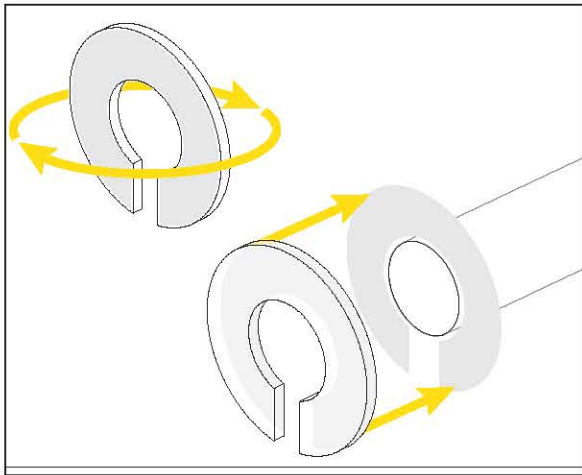

CAUTION: LASER
Do not look into beam.

!
Please read the installation instructions carefully before fitting.
If you have any uncertainty with regards to fitting this product, please consult a skilled installer.

B

THROUGH THE WALL PREPARATION

B

THROUGH THE WALL PREPARATION

D**STRAIGHT THROUGH THE WALL MANAGERS 1.5MM / 3MM**

D**STRAIGHT THROUGH THE WALL MANAGERS 1.5MM / 3MM**

HellermannTyton Data Ltd – UK
Tel: +44 (0) 1604 706633
www.htdata.co.uk