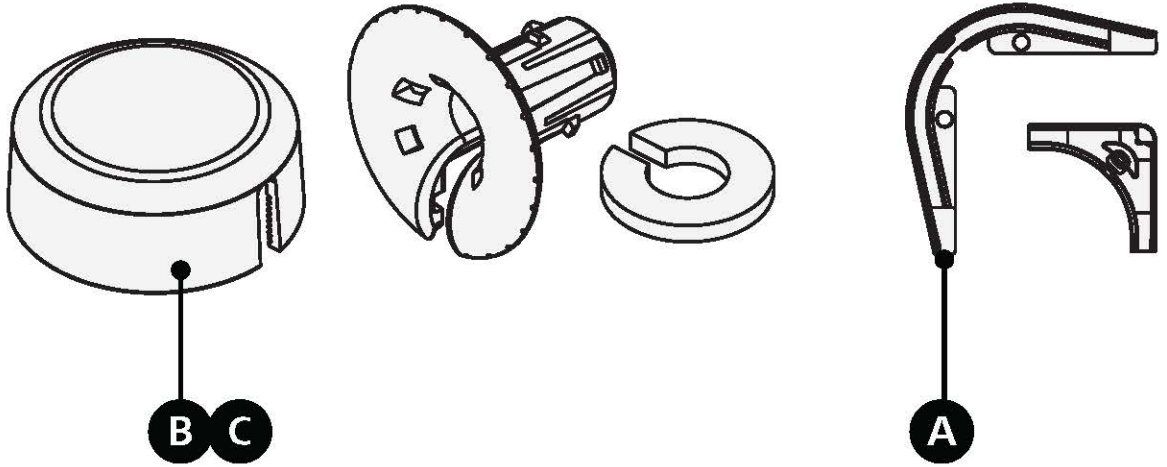

Cable Management Kits FM-P388

FM-P388-040-00 Cable Management Kit Round 1.5mm G657.A2

FM-P388-041-00 Cable Management Kit Straight 1.5mm G657.A2

FM-P388-042-00 Cable Management Kit Straight 1.5mm / 3.0mm G657.A2

CAUTION: LASER
Do not look into beam.

!
Please read the installation instructions carefully before fitting.
If you have any uncertainty with regards to fitting this product, please consult a skilled installer.

B

THROUGH THE WALL PREPARATION

B

THROUGH THE WALL PREPARATION

D**STRAIGHT THROUGH THE WALL MANAGERS 1.5MM / 3MM**

D**STRAIGHT THROUGH THE WALL MANAGERS 1.5MM / 3MM**

HellermannTyton Data Ltd – UK
Tel: +44 (0) 1604 706633
www.htdata.co.uk