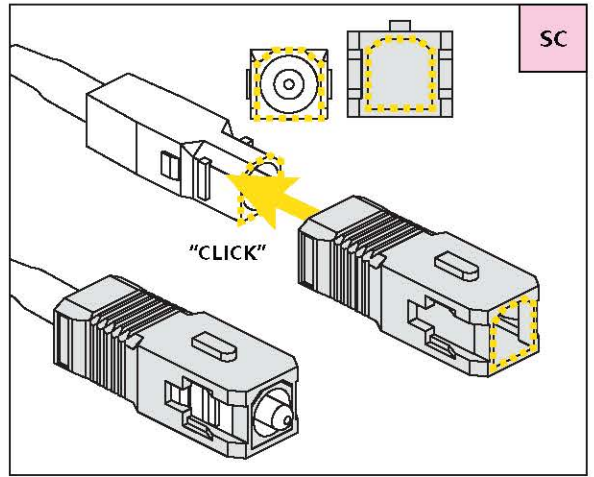

CAUTION: LASER
Do not look into beam.

!
Please read the installation instructions carefully before fitting.
If you have any uncertainty with regards to fitting this product, please consult a skilled installer.

B

THROUGH THE WALL PREPARATION

B

THROUGH THE WALL PREPARATION

D**STRAIGHT THROUGH THE WALL MANAGERS 1.5MM / 3MM**

D**STRAIGHT THROUGH THE WALL MANAGERS 1.5MM / 3MM**

HellermannTyton Data Ltd – UK
Tel: +44 (0) 1604 706633
www.htdata.co.uk