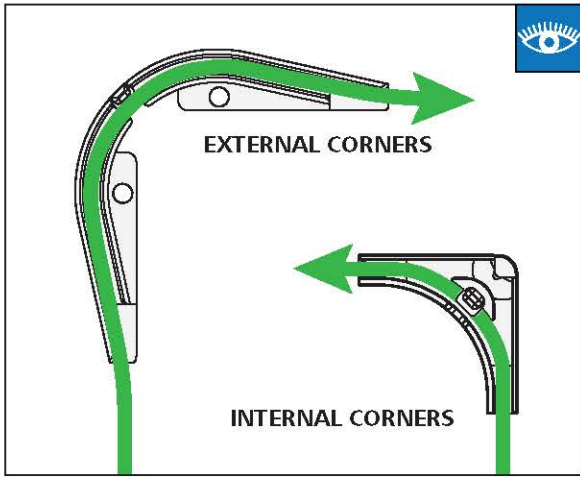

Cable Management Kits FM-P388

FM-P388-040-00 Cable Management Kit Round 1.5mm G657.A2

FM-P388-041-00 Cable Management Kit Straight 1.5mm G657.A2

FM-P388-042-00 Cable Management Kit Straight 1.5mm / 3.0mm G657.A2

CAUTION: LASER
Do not look into beam.

!
Please read the installation instructions carefully before fitting.
If you have any uncertainty with regards to fitting this product, please consult a skilled installer.

B

THROUGH THE WALL PREPARATION

B

THROUGH THE WALL PREPARATION

D**STRAIGHT THROUGH THE WALL MANAGERS 1.5MM / 3MM**

D**STRAIGHT THROUGH THE WALL MANAGERS 1.5MM / 3MM**

HellermannTyton Data Ltd – UK
Tel: +44 (0) 1604 706633
www.htdata.co.uk