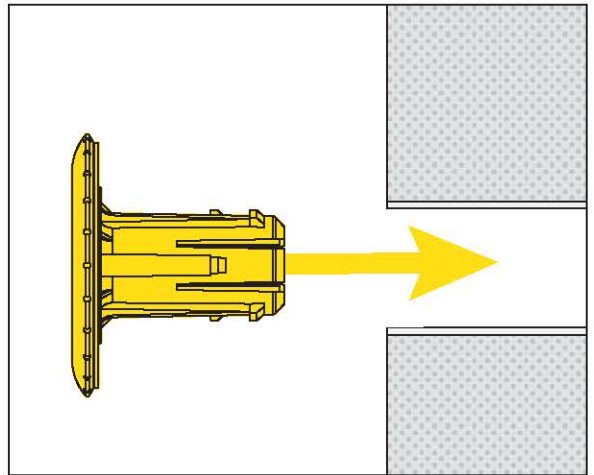

B

THROUGH THE WALL PREPARATION

B

THROUGH THE WALL PREPARATION

D**STRAIGHT THROUGH THE WALL MANAGERS 1.5MM / 3MM**

D**STRAIGHT THROUGH THE WALL MANAGERS 1.5MM / 3MM**

HellermannTyton Data Ltd – UK
Tel: +44 (0) 1604 706633
www.htdata.co.uk