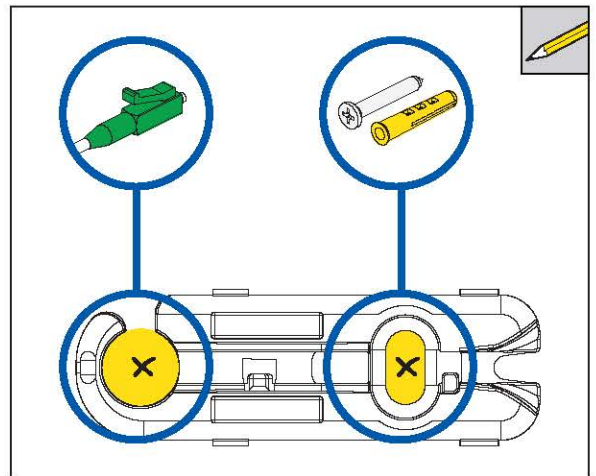

CAUTION: LASER
Do not look into beam.

!
Please read the installation instructions carefully before fitting.
If you have any uncertainty with regards to fitting this product, please consult a skilled installer.

B

THROUGH THE WALL PREPARATION

B

THROUGH THE WALL PREPARATION

D**STRAIGHT THROUGH THE WALL MANAGERS 1.5MM / 3MM**

D**STRAIGHT THROUGH THE WALL MANAGERS 1.5MM / 3MM**

HellermannTyton Data Ltd – UK
Tel: +44 (0) 1604 706633
www.htdata.co.uk