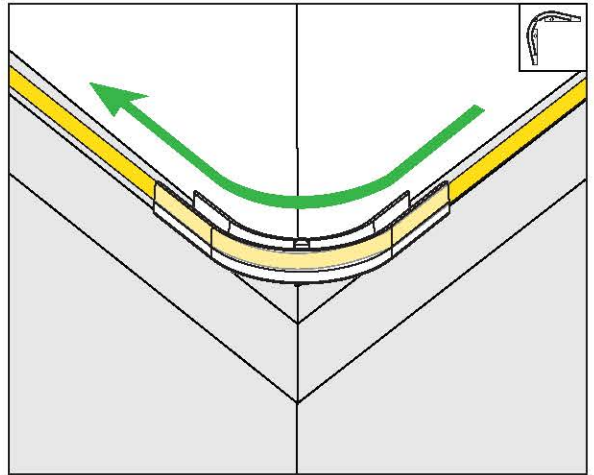

Cable Management Kits FM-P388

FM-P388-040-00 Cable Management Kit Round 1.5mm G657.A2

FM-P388-041-00 Cable Management Kit Straight 1.5mm G657.A2

FM-P388-042-00 Cable Management Kit Straight 1.5mm / 3.0mm G657.A2

CAUTION: LASER
Do not look into beam.

!
Please read the installation instructions carefully before fitting.
If you have any uncertainty with regards to fitting this product, please consult a skilled installer.

B

THROUGH THE WALL PREPARATION

B

THROUGH THE WALL PREPARATION

D**STRAIGHT THROUGH THE WALL MANAGERS 1.5MM / 3MM**

D**STRAIGHT THROUGH THE WALL MANAGERS 1.5MM / 3MM**

HellermannTyton Data Ltd – UK
Tel: +44 (0) 1604 706633
www.htdata.co.uk