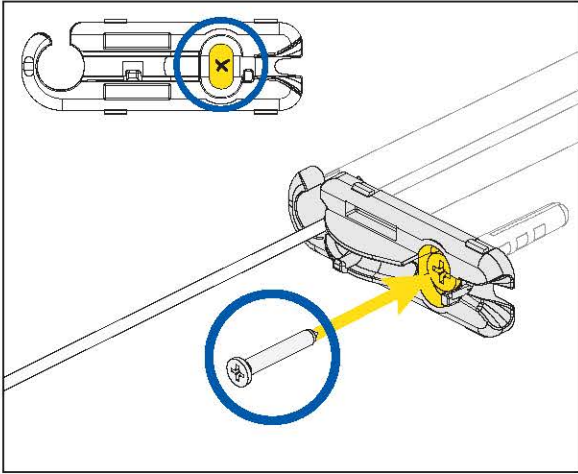

CAUTION: LASER
Do not look into beam.

!
Please read the installation instructions carefully before fitting.
If you have any uncertainty with regards to fitting this product, please consult a skilled installer.

B

THROUGH THE WALL PREPARATION

B

THROUGH THE WALL PREPARATION

D**STRAIGHT THROUGH THE WALL MANAGERS 1.5MM / 3MM**

D**STRAIGHT THROUGH THE WALL MANAGERS 1.5MM / 3MM**

HellermannTyton Data Ltd – UK
Tel: +44 (0) 1604 706633
www.htdata.co.uk