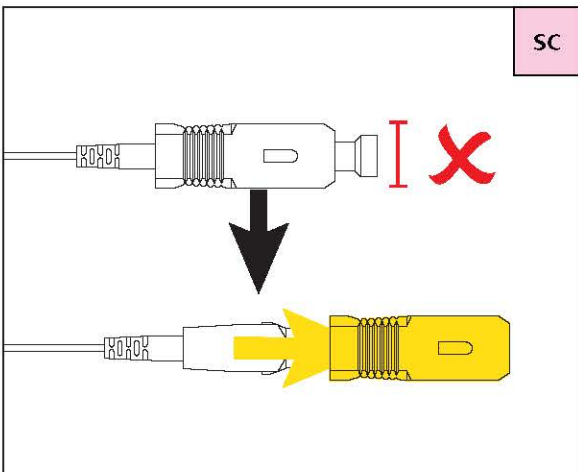

CAUTION: LASER
Do not look into beam.

!
Please read the installation instructions carefully before fitting.
If you have any uncertainty with regards to fitting this product, please consult a skilled installer.

B

THROUGH THE WALL PREPARATION

B

THROUGH THE WALL PREPARATION

D**STRAIGHT THROUGH THE WALL MANAGERS 1.5MM / 3MM**

D**STRAIGHT THROUGH THE WALL MANAGERS 1.5MM / 3MM**

HellermannTyton Data Ltd – UK
Tel: +44 (0) 1604 706633
www.htdata.co.uk